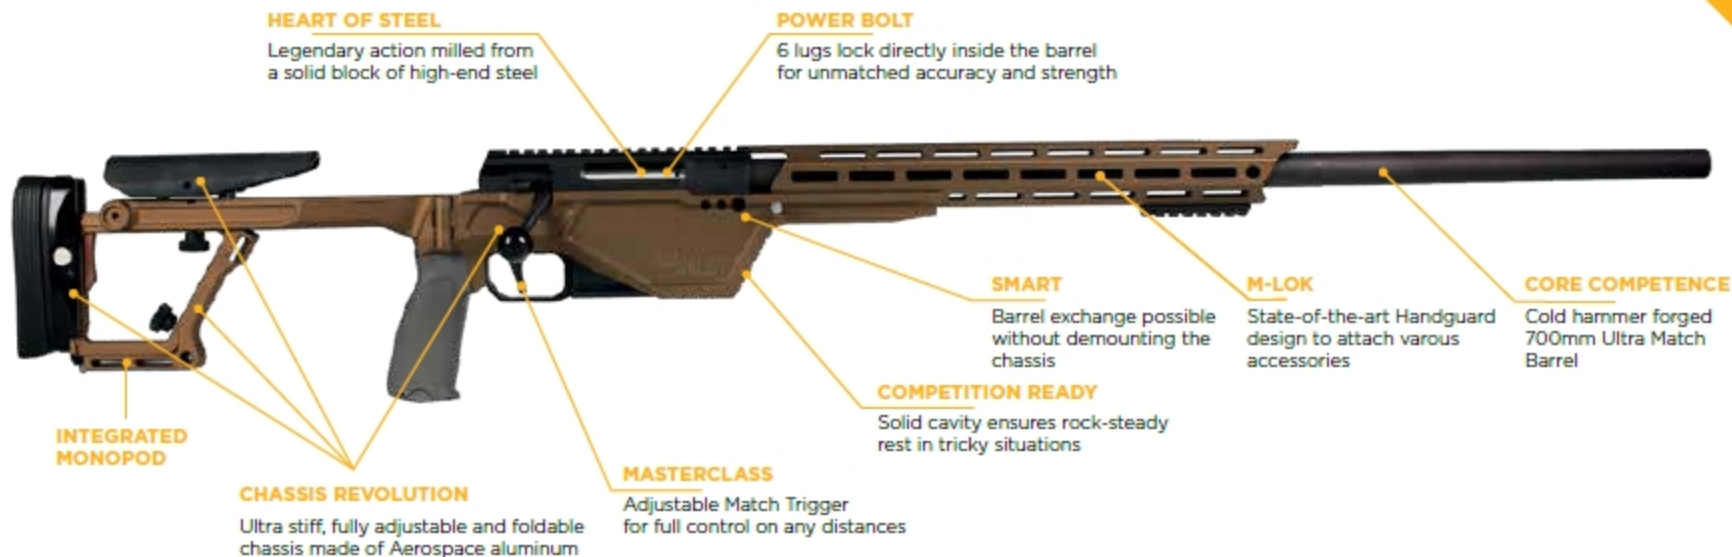

# 200PHOENIX®

Made In Germany

NEW

The Long-Range Specialist. When uncompromising precision is required on all distances. Equipped with a revolutionary aluminum chassis for radical stiffness.

## 200PHOENIX LONG RANGE BOLT ACTION RIFLE

.22LFB  
6XC  
6,5x55  
6.5 Creedmoor  
.308 WIN

- › Outstanding Long-Range Performance
- › Fully adjustable High-End Chassis
- › Modular with the best Long-Range calibers.

OPERATING SYSTEM		BARREL LENGTH	CALIBER	22LFB   6XC   6,5x55   6.5 Creedmoor   .308 WIN
BOLT ACTION RIFLE		700 mm	MAGAZINE CAPACITY	5

ALL SPECIFICATIONS ARE SUBJECT TO CHANGE ○ DENOTES MAGAZINE CAPACITY

# 200PHOENIX

The new 200PHOENIX chassis is designed to retrofit all SIG SAUER TR200 and SSG3000 rifles.

Ultra stiff steel action with a bolt locking directly inside the barrel.

Fully adjustable Match Trigger that leaves no excuses.